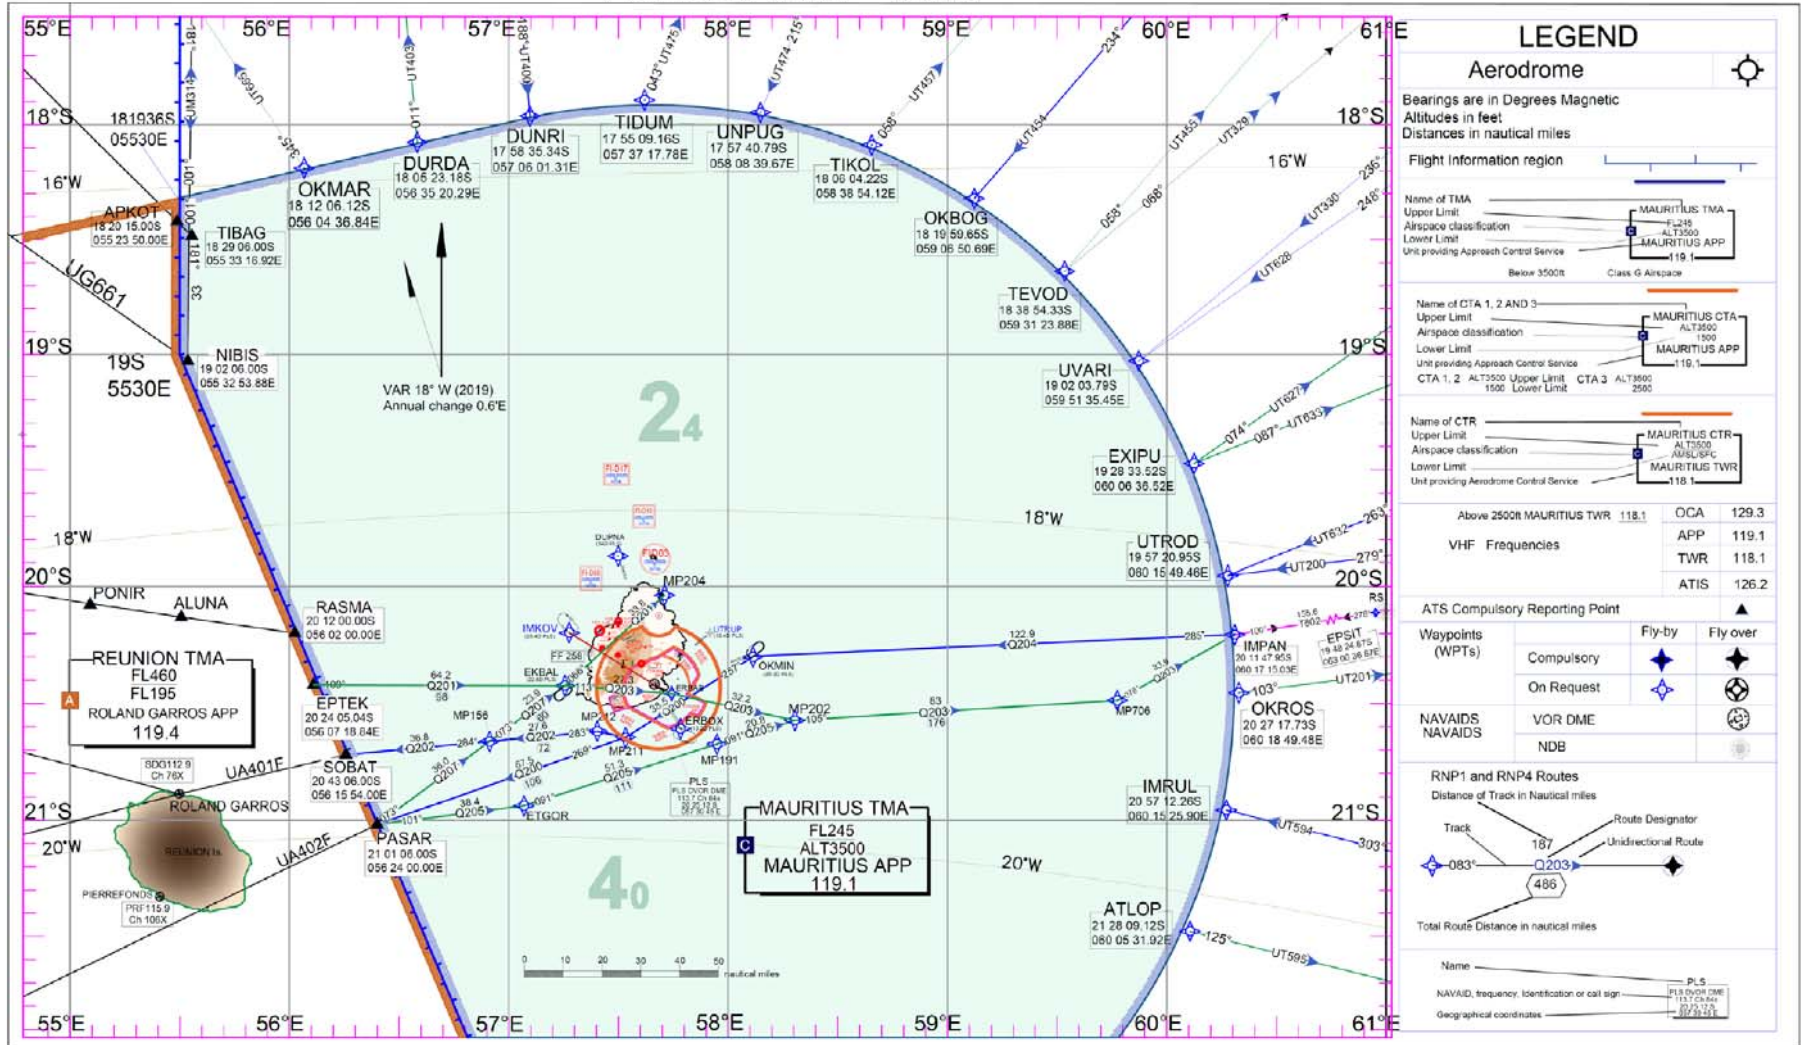

AREA CHART - ICAO

Changes: in Legend TMA, CTAs 1, 2 and 3 and CTR are Class C Airspace