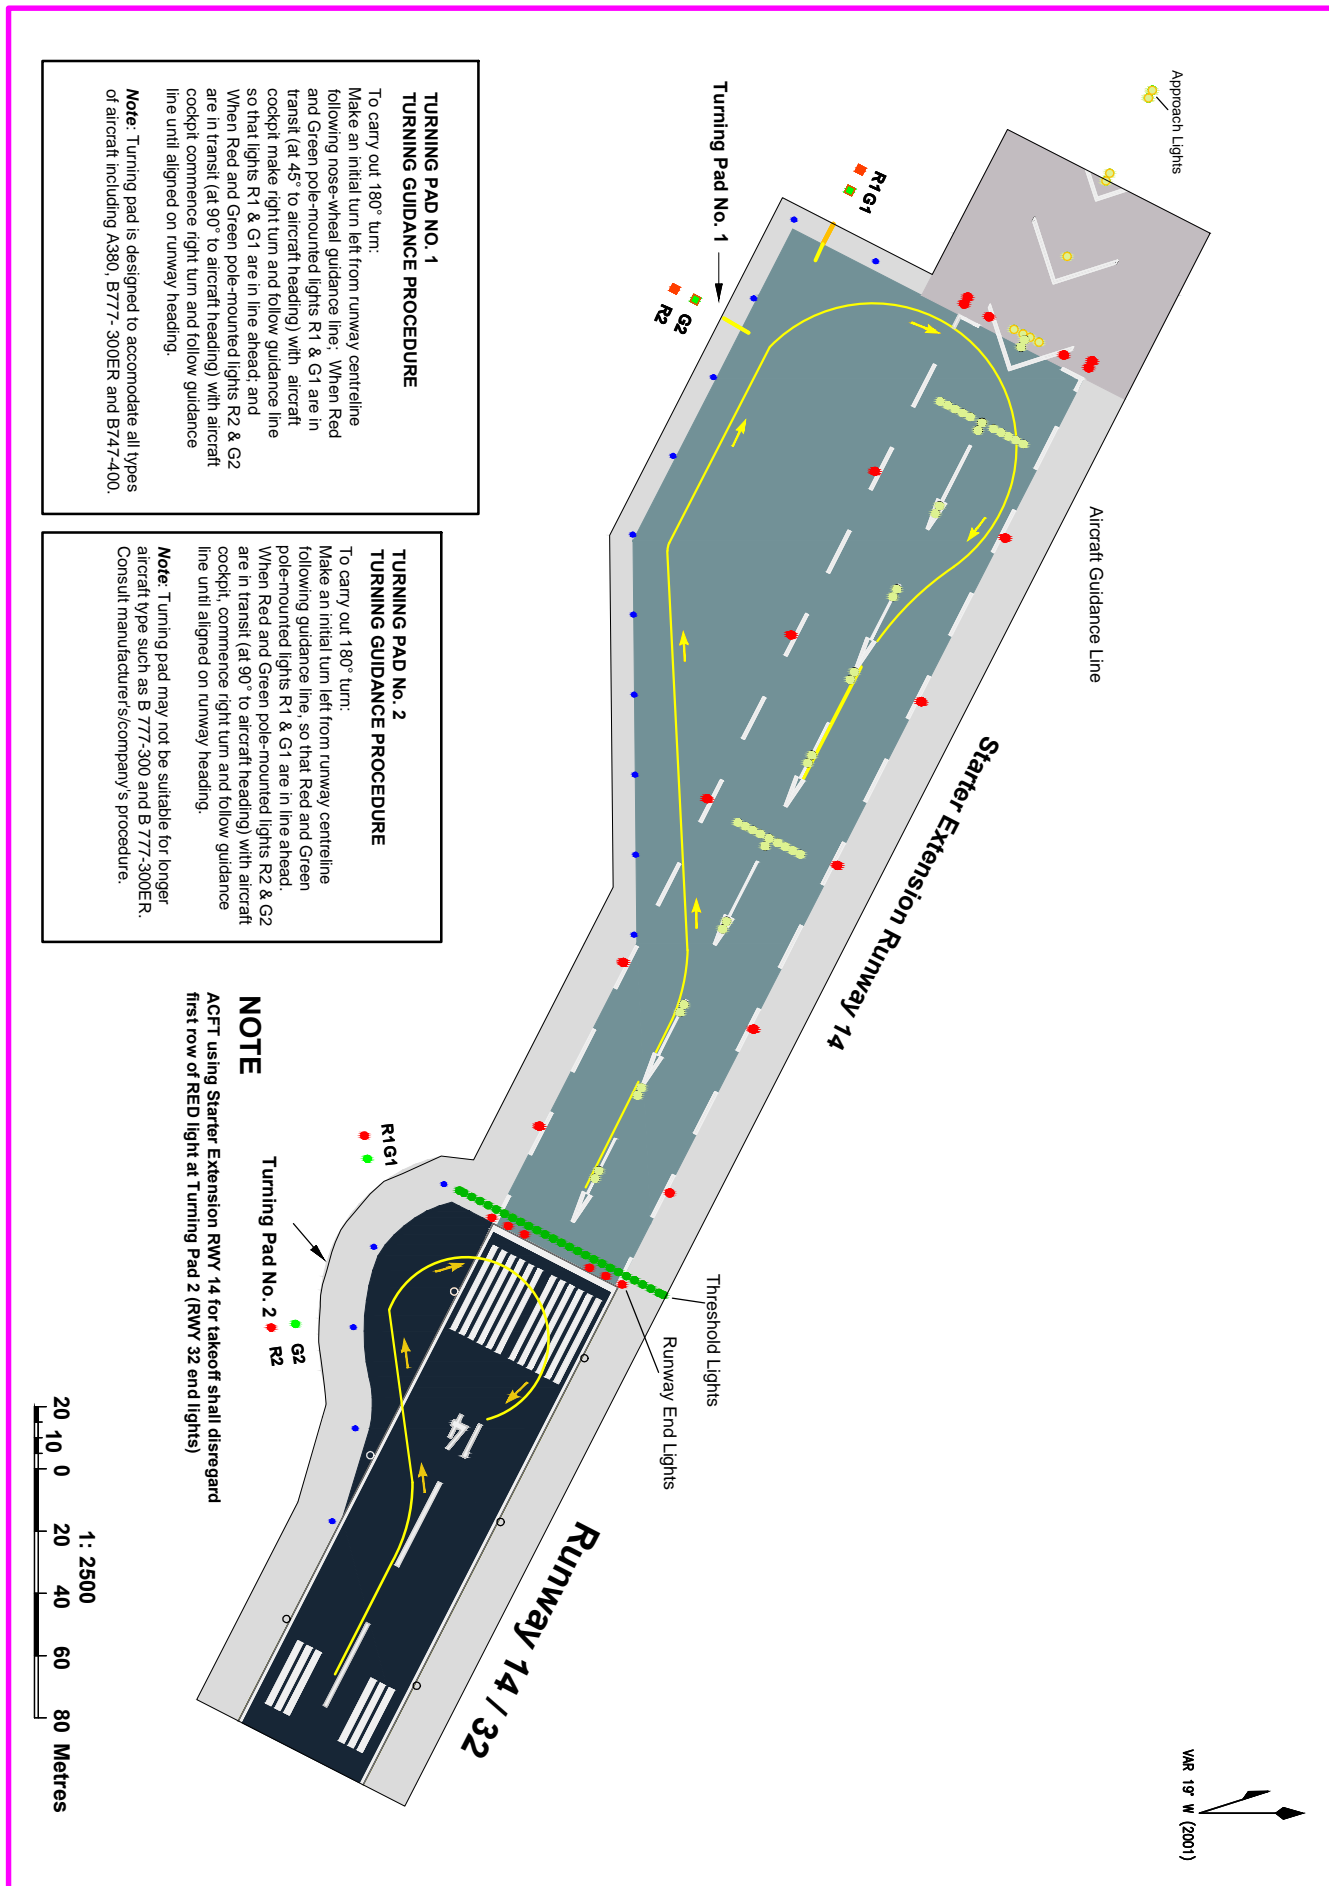

**TURNING GUIDANCE PROCEDURE
CHART**

**MAURITIUS/
Sir Seewoosagur Ramgoolam International Airport**

Changes: Red LGTS at Turn Pad 2