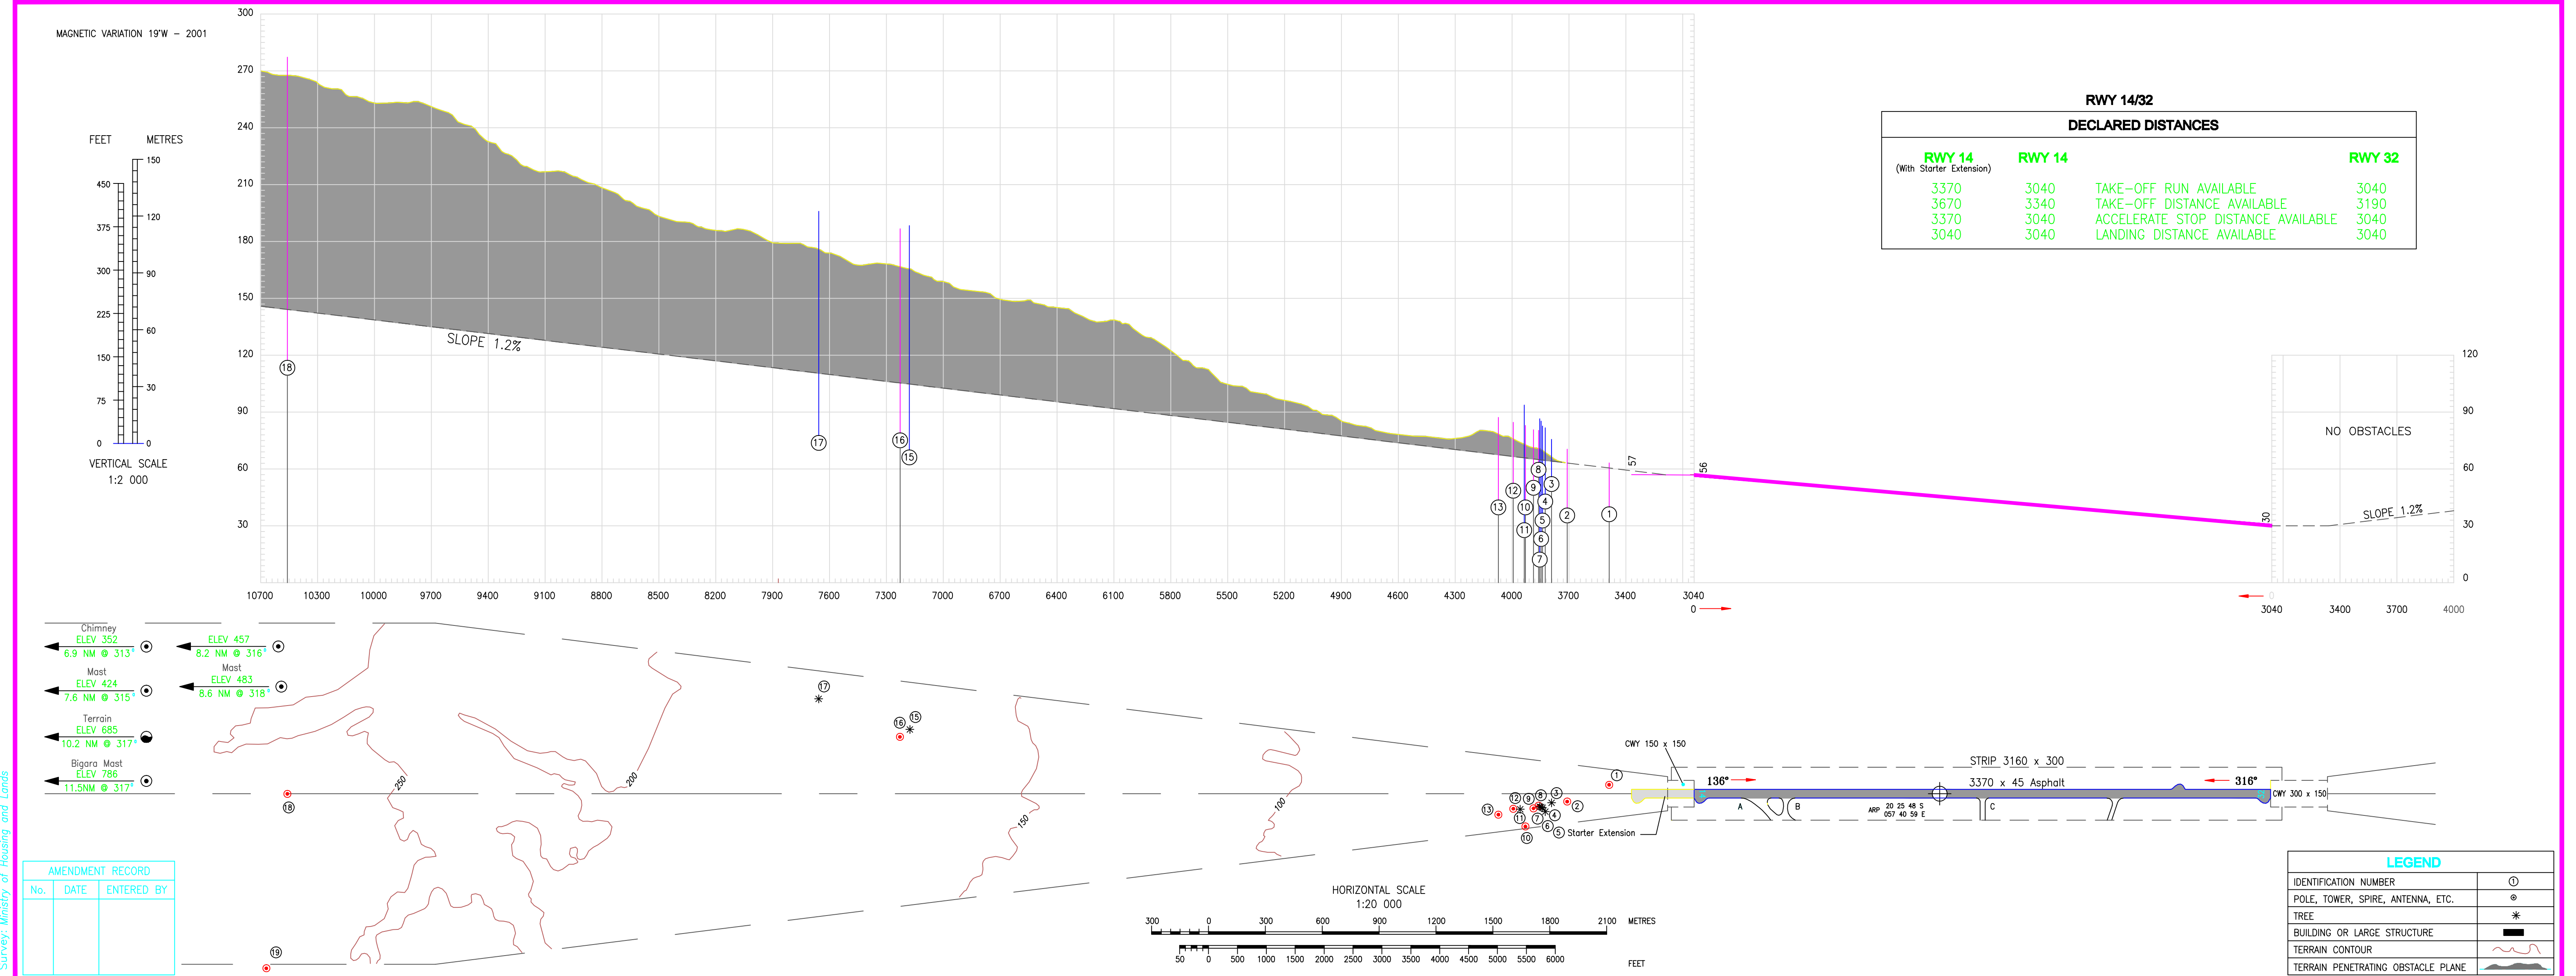

AERODROME OBSTACLE CHART - ICAO
TYPE A (OPERATING LIMITATIONS)

MAURITIUS / SSR INTERNATIONAL AIRPORT

DIMENSIONS AND ELEVATIONS IN METRES

Survey: Ministry of Housing and Lands

DEPARTMENT OF CIVIL AVIATION

AMDT 01/02